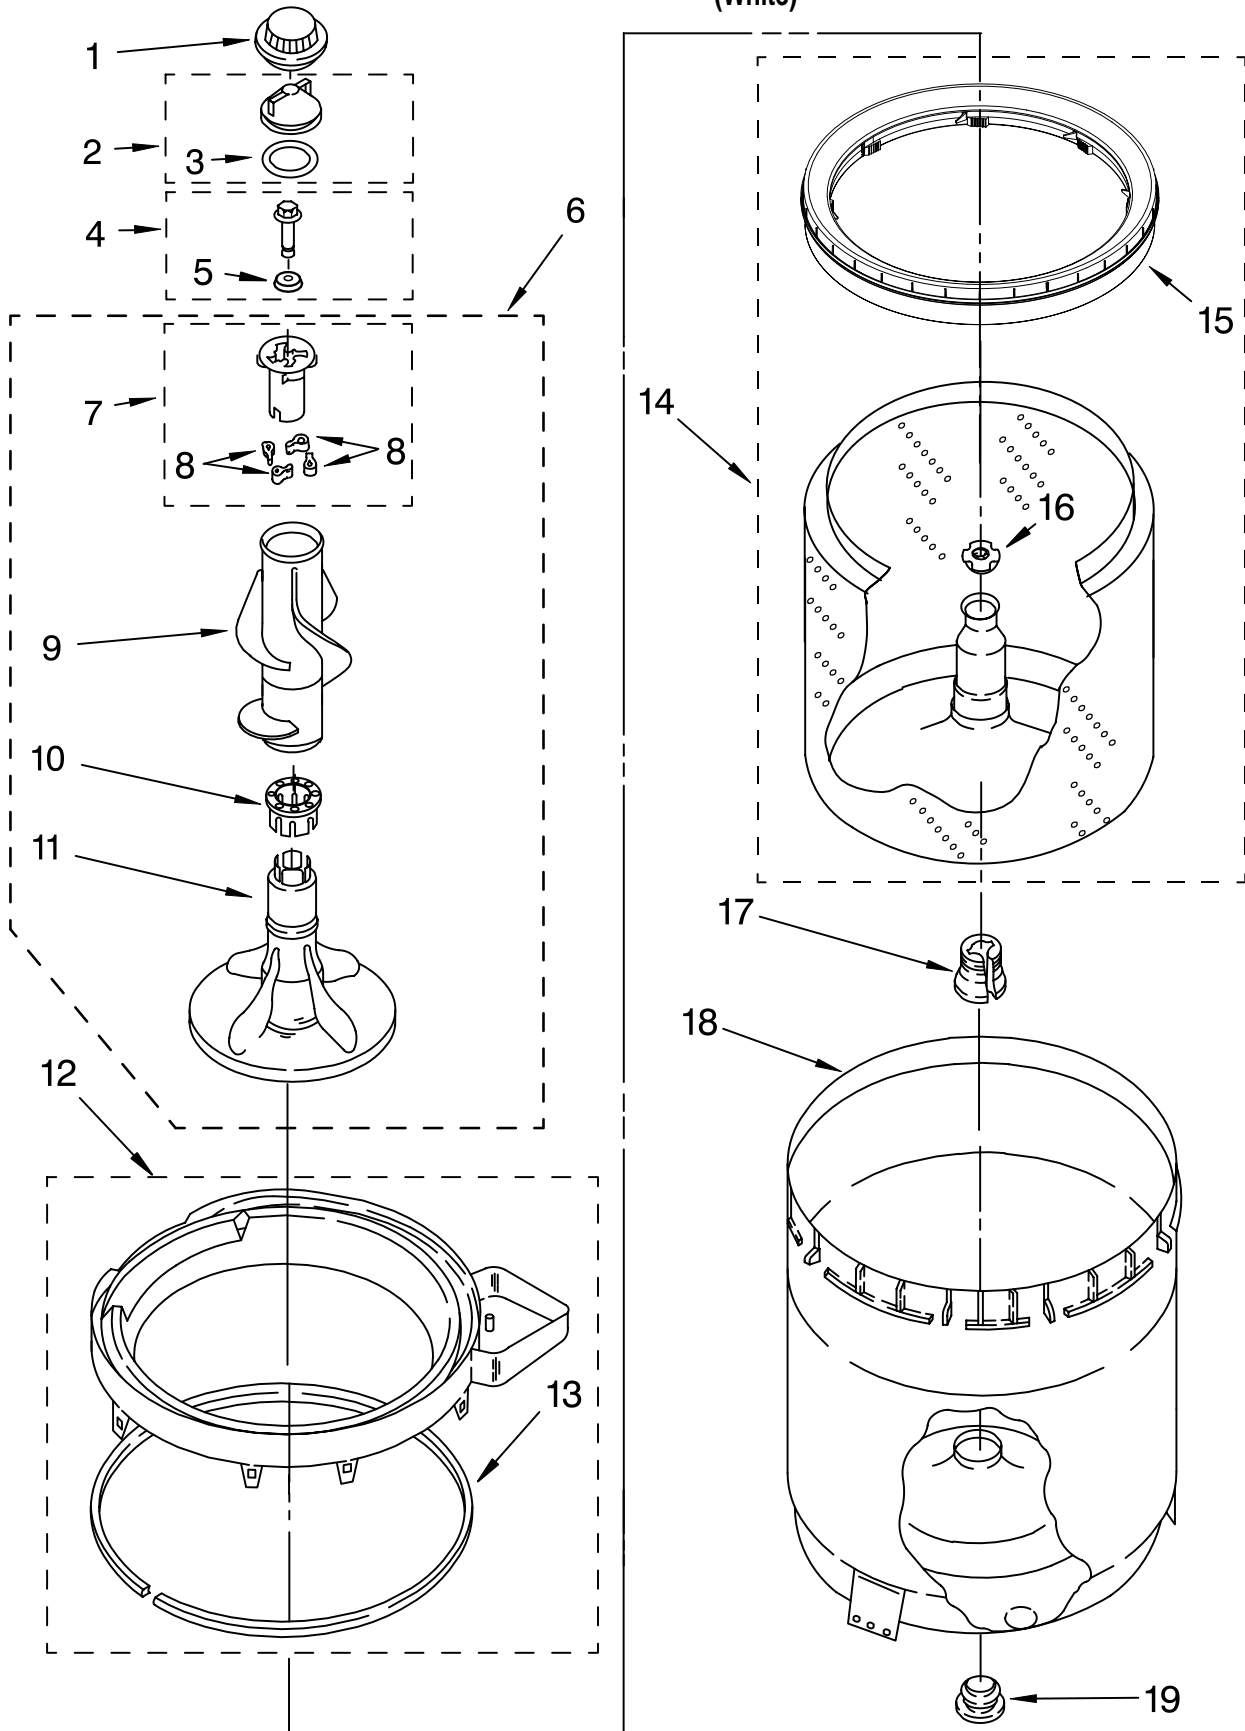

AGITATOR, BASKET AND TUB PARTS

For Model: CAM2752TQ0
(White)

FOR ORDERING INFORMATION REFER TO PARTS PRICE LIST

AGITATOR, BASKET AND TUB PARTS

For Model: CAM2752TQ0

(White)

Illus. No.	Part No.	DESCRIPTION
1	3355758	Cap, Agitator
2	387094	Cap, Barrier
3	3348855	Seal, Inner Cap
4	358237	Screw & Washer (5/16-24 X 1)
5	3949550	Washer
6	3349743	Agitator (Complete)
7	3947410	Cam, Driven
8	3366877	Dog, Agitator Clutch (4)
9	3349610	Clothes Mover
10	3351014	Spacer, Thrust
11	3349578	Agitator
12	8528150	Tub Ring & Gasket
13	3976308	Gasket, Tub Ring
14	8526017	Basket & Balance Ring
15	8519788	Balance Ring
16	21366	Nut, Spanner
17	389140	Block, Basket Drive
18	63849	Tub
19	383727	Gasket, Centerpost

FOR ORDERING INFORMATION REFER TO PARTS PRICE LIST